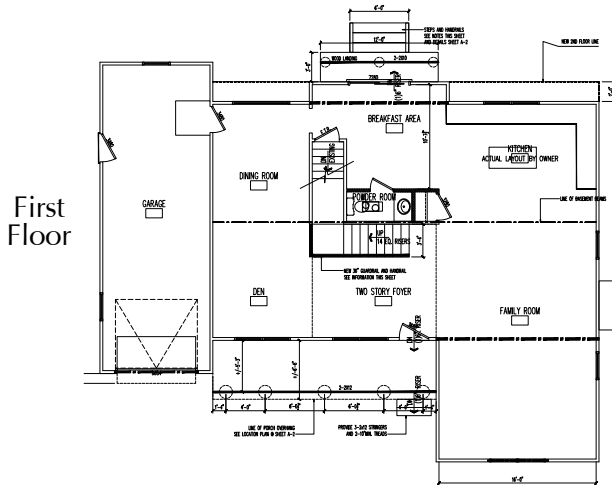

92 Taylor Terrace ▪ Hopewell, NJ 08525

FOR SALE

One of the
"10 best small towns in New Jersey"
Excellent School District

4 BEDROOMS - 2 1/2 BATHS - 2700 SQ FT (+/-) OF LIVING SPACE
OPEN FLOOR PLAN WITH CUSTOM KITCHEN & BATHS
OUTSTANDING FEATURES AT NO EXTRA COST
Including Fireplace & Brick Paver Patio